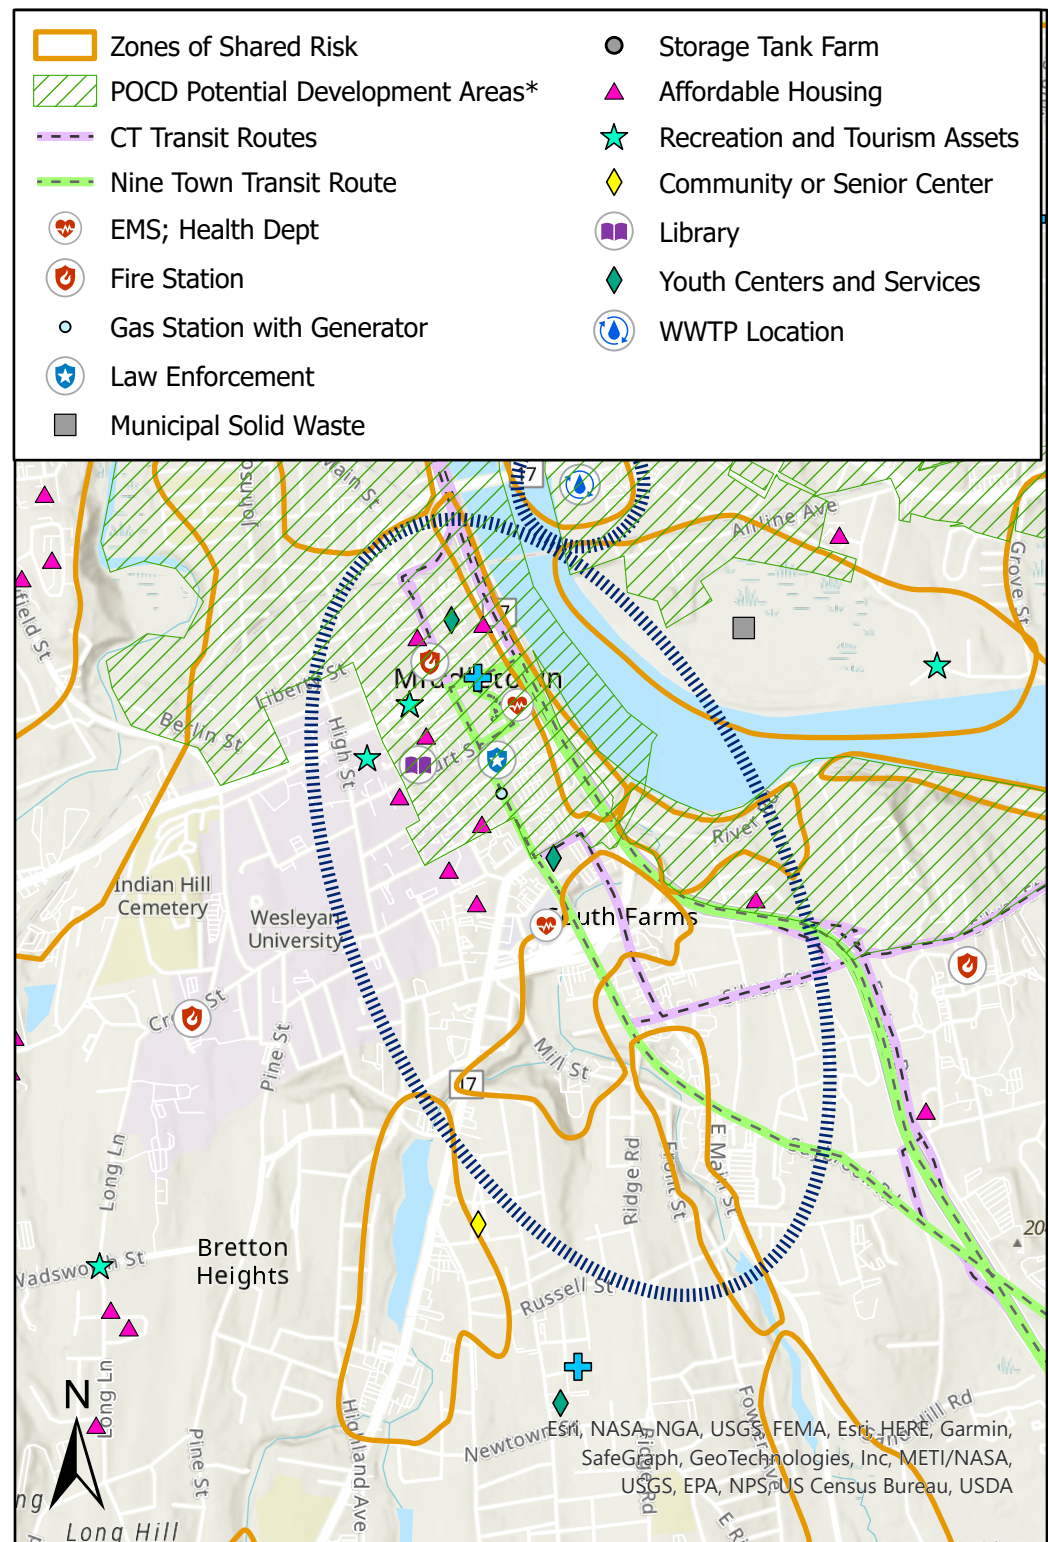

Resilient Connecticut 2.0 Phase II

Regional Adaptation/Resilience Opportunity Areas

Name: South Farms

Location: Middletown

Consideration	Characteristics of Area				
Flood Vulnerability	●	●	●	●	
Heat Vulnerability	●	●	●	●	●
Social Vulnerability	●	●	●	●	●

The South Farms neighborhood of Middletown has numerous critical facilities and regional assets, including Middlesex Hospital and Wesleyan University. The area is characterized by high flood, heat, and social vulnerability. Multiple affordable housing complexes and cultural resources are clustered within the area, including Russell Library, Oddfellows Playhouse, and the Kid City Children's Museum. The City's riverfront redevelopment site is within this area.

Middletown Police Dept.	Wharfside Commons
Middletown Fire Dept.	Apartments
Middletown Health Dept.	Old Middletown High School
Middlesex Hospital	South Green Apartments
Russell Library	Sbona Towers
Middlesex YMCA	Traverse Square Apartments
Middletown Youth Services	Kid City Children's Museum
Wesleyan University	Wesleyan Center for the Arts
St. Luke's Apartments	Oddfellows Playhouse

Localización: Middletown

Consideración	Características de la zona				
Vulnerabilidad a Inundaciones	●	●	●	●	●
Vulnerabilidad al Calor	●	●	●	●	●
Vulnerabilidad Social	●	●	●	●	●

El vecindario de South Farms de Middletown cuenta con numerosas instalaciones críticas y activos regionales, incluidos el Hospital de Middlesex y la Universidad Wesleyan. La zona se caracteriza por un alto nivel de inundación, calor y vulnerabilidad social. Múltiples complejos de viviendas asequibles y recursos culturales se agrupan dentro del área, incluyendo la Biblioteca Russell, Oddfellows Playhouse y el Museo de los Niños de Kid City. El sitio de reurbanización de la ciudad frente al río se encuentra dentro de esta área.